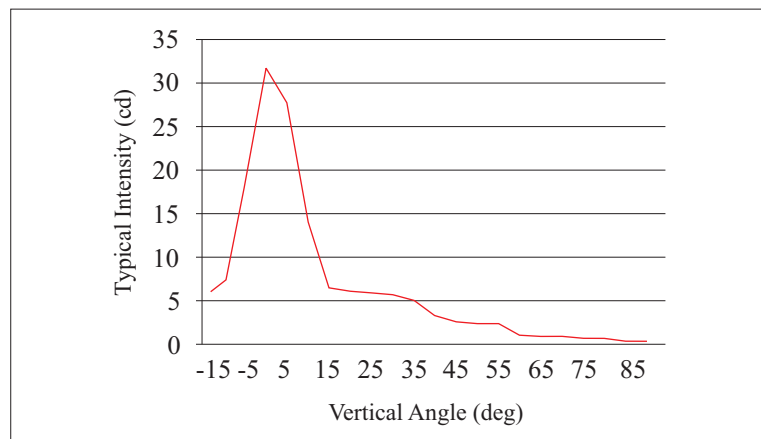

- LEDs in 4 separate groups
- Nominal operating voltage 48 V_{DC}
- Power consumption less than 4 W
- Operating voltage range 36 ... 75 V_{DC}
- Wire 2 core 0.75 mm², length 1 meter

Mechanical Characteristics

DO NOT STARE INTO LED BEAM OR VIEW DIRECTLY WITH OPTICAL INSTRUMENTS.

MECHANICAL DATA

LIA.1.48

BRACKET

	DIMENSION (mm)				WEIGHT (kg)
	A	B	C	D	
LIA.1.48	130	220	35	-	1.05
BRACKET	150	296	52	25	0.55

PHOTOMETRIC DATA