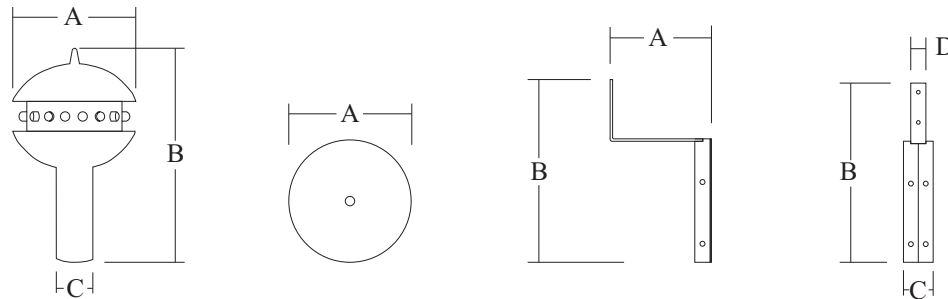

DO NOT STARE INTO LED BEAM OR VIEW DIRECTLY WITH OPTICAL INSTRUMENTS.

MECHANICAL DATA

LIA.1.48

BRACKET

	DIMENSION (mm)				WEIGHT (kg)
	A	B	C	D	
LIA.1.48	130	220	35	-	1.05
BRACKET	150	296	52	25	0.55

PHOTOMETRIC DATA