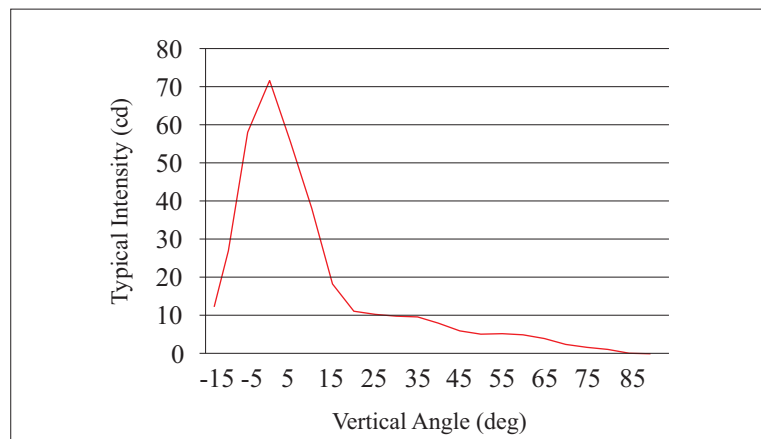

### Electrical Characteristics

- LEDs in 4 separate groups
- Nominal operating voltage 24 V<sub>DC</sub>
- Power consumption less than 10 W
- Operating voltage range 18 ... 36 V<sub>DC</sub>
- Wire 2 core 0.75 mm<sup>2</sup>, length 1 meter

Order code : Alpha<sup>®</sup> LIB.1.24

OPERATING VOLTAGE

24 V<sub>DC</sub>

**CAUTION ! LED RADIATION**

DO NOT STARE INTO LED BEAM OR VIEW DIRECTLY WITH OPTICAL INSTRUMENTS.

**MECHANICAL DATA**

LIB.1.24

BRACKET

	DIMENSION ( mm )				WEIGHT ( kg )
	A	B	C	D	
LIB.1.24	130	220	35	-	1.10
BRACKET	150	296	52	25	0.55

**PHOTOMETRIC DATA**

Order code : **Alpha<sup>®</sup> LIB.1.24**

**MUSTIKA ALAM SEJAHTERA Co., Ltd.**

Address : Raya Ngaliyan Km 4,2 Kav. 41  
Semarang - Central Java 50181  
Indonesia  
Telephone : +62 24 762 8243  
Facsimile : +62 24 762 8293  
Email : [info@alam.co.id](mailto:info@alam.co.id)  
Website : <http://www.alam.co.id>