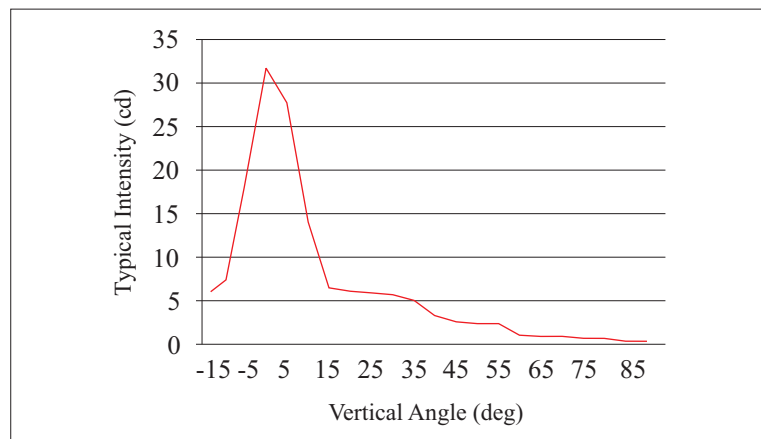

Order code : Alpha<sup>®</sup> LIA.1.220

OPERATING VOLTAGE

**220 V<sub>AC</sub>**

**CAUTION ! LED RADIATION**

DO NOT STARE INTO LED BEAM OR VIEW  
DIRECTLY WITH OPTICAL INSTRUMENTS.

**MECHANICAL DATA**

LIA.1.220

BRACKET

	DIMENSION ( mm )				WEIGHT ( kg )
	A	B	C	D	
LIA.1.220	130	220	35	-	1.05
BRACKET	150	296	52	25	0.55

**PHOTOMETRIC DATA**

Order code : **Alpha<sup>®</sup> LIA.1.220**

**MUSTIKA ALAM SEJAHTERA Co., Ltd.**