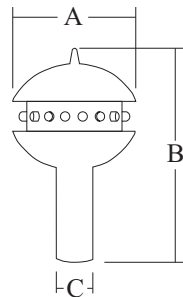

Order code : Alpha<sup>®</sup> LIA.1.220

OPERATING VOLTAGE

**220 V<sub>AC</sub>**

**CAUTION ! LED RADIATION**

DO NOT STARE INTO LED BEAM OR VIEW  
DIRECTLY WITH OPTICAL INSTRUMENTS.

**MECHANICAL DATA**

LIA.1.220

BRACKET

	DIMENSION ( mm )				WEIGHT ( kg )
	A	B	C	D	
LIA.1.220	130	220	35	-	1.05
BRACKET	150	296	52	25	0.55

**PHOTOMETRIC DATA**

Order code : **Alpha<sup>®</sup> LIA.1.220**

**MUSTIKA ALAM SEJAHTERA Co., Ltd.**