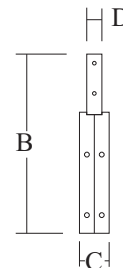

Order code : Alpha<sup>®</sup> LIA.1.220

OPERATING VOLTAGE

**220 V<sub>AC</sub>**

**CAUTION ! LED RADIATION**

DO NOT STARE INTO LED BEAM OR VIEW  
DIRECTLY WITH OPTICAL INSTRUMENTS.

**MECHANICAL DATA**

LIA.1.220

BRACKET

	DIMENSION ( mm )				WEIGHT ( kg )
	A	B	C	D	
LIA.1.220	130	220	35	-	1.05
BRACKET	150	296	52	25	0.55

**PHOTOMETRIC DATA**

Order code : **Alpha<sup>®</sup> LIA.1.220**

**MUSTIKA ALAM SEJAHTERA Co., Ltd.**