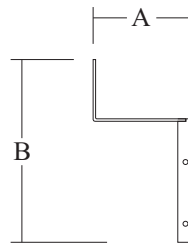

Order code : Alpha<sup>®</sup> LIA.1.220

OPERATING VOLTAGE

**220 V<sub>AC</sub>**

**CAUTION ! LED RADIATION**

DO NOT STARE INTO LED BEAM OR VIEW  
DIRECTLY WITH OPTICAL INSTRUMENTS.

**MECHANICAL DATA**

LIA.1.220

BRACKET

	DIMENSION ( mm )				WEIGHT ( kg )
	A	B	C	D	
LIA.1.220	130	220	35	-	1.05
BRACKET	150	296	52	25	0.55

**PHOTOMETRIC DATA**

Order code : **Alpha<sup>®</sup> LIA.1.220**

**MUSTIKA ALAM SEJAHTERA Co., Ltd.**